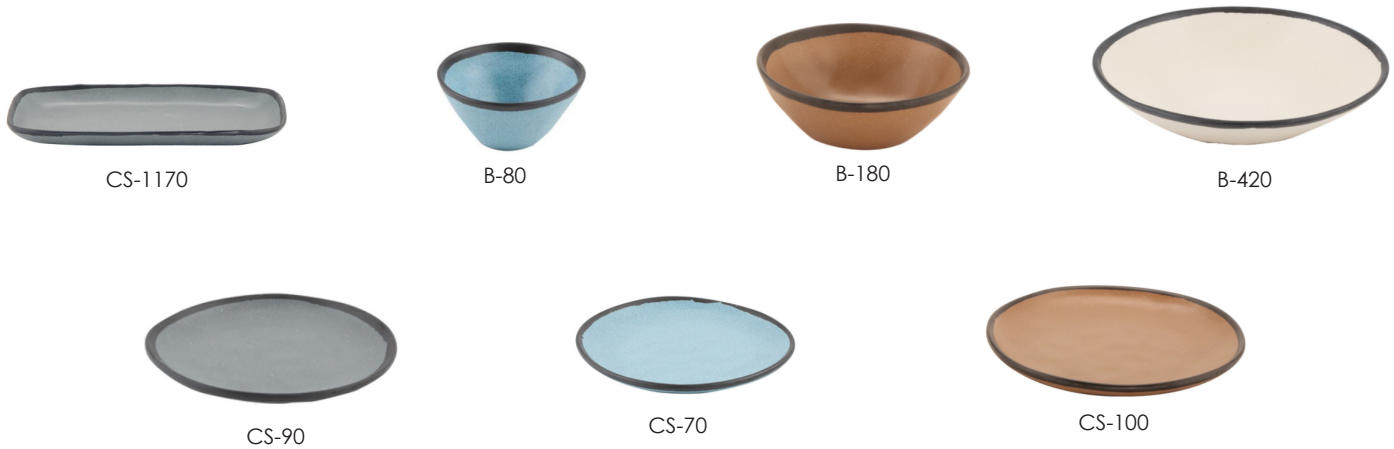

TAKE give

Drinkware

pottery market matte

- exclusive to fsg
- stylish and sophisticated
- indoor and outdoor use
- break resistant
- made from durable melamine
- organic matte stoneware look
- personalisation available

Melamine dinnerware has the look and feel of ceramic and lasts up to 3 times longer.

Pottery Market Matte celebrates the fusion of two beautiful elements: hand-thrown pottery and matte-finished surfaces. In four head-turning colour patterns with durable, premium weight melamine bodies, Pottery Market Matte gives your table the artisan's touch your guests want with the cost savings you need.

Item Code	Description	Size	Capacity	Case Quantity
CS-1170	rectangular dinner plate	30 x 20cm	-	12
B-80	small salad, soup, side dish	13 x 5cm	350ml	24
B-180	salad bowl	19 x 4cm	473ml	12
B-420	large salad bowl, pasta bowl	25 x 4cm	1.2L	12
CS-90	small round coupe dinner plate	23 x 4cm	-	12
CS-70	bread plate	18 x 4cm	-	12
CS-100	round coupe dinner plate	26 x 4cm	-	12

CS-1275

Item Code	Description	Size	Capacity	Case Quantity
B-401	ramekin/small oval sauce cup	2.5 x 8.9 x 7.6cm	44ml	48
B-500	small side dish bowl	3.5 x 9.9 x 8.6cm	89ml	24
B-1200	small side dish/soup bowl	3.8 x 12.9 x 11.2cm	237ml	24
B-2000	salad bowl	38 x 18 x 14cm	355ml	12
B-4500	large salad bowl	4.8 x 16.2 x 12.7cm	828ml	12
CS-710	small round coupe melamine bread plate	17.8cm	-	12
CS-910	small round coupe melamine dinner plate	23cm	-	12
CS-1050	round coupe melamine dinner plate	26.9cm	-	12
CS-1275	oval coupe melamine dinner plate	30.4 x 19cm	-	12